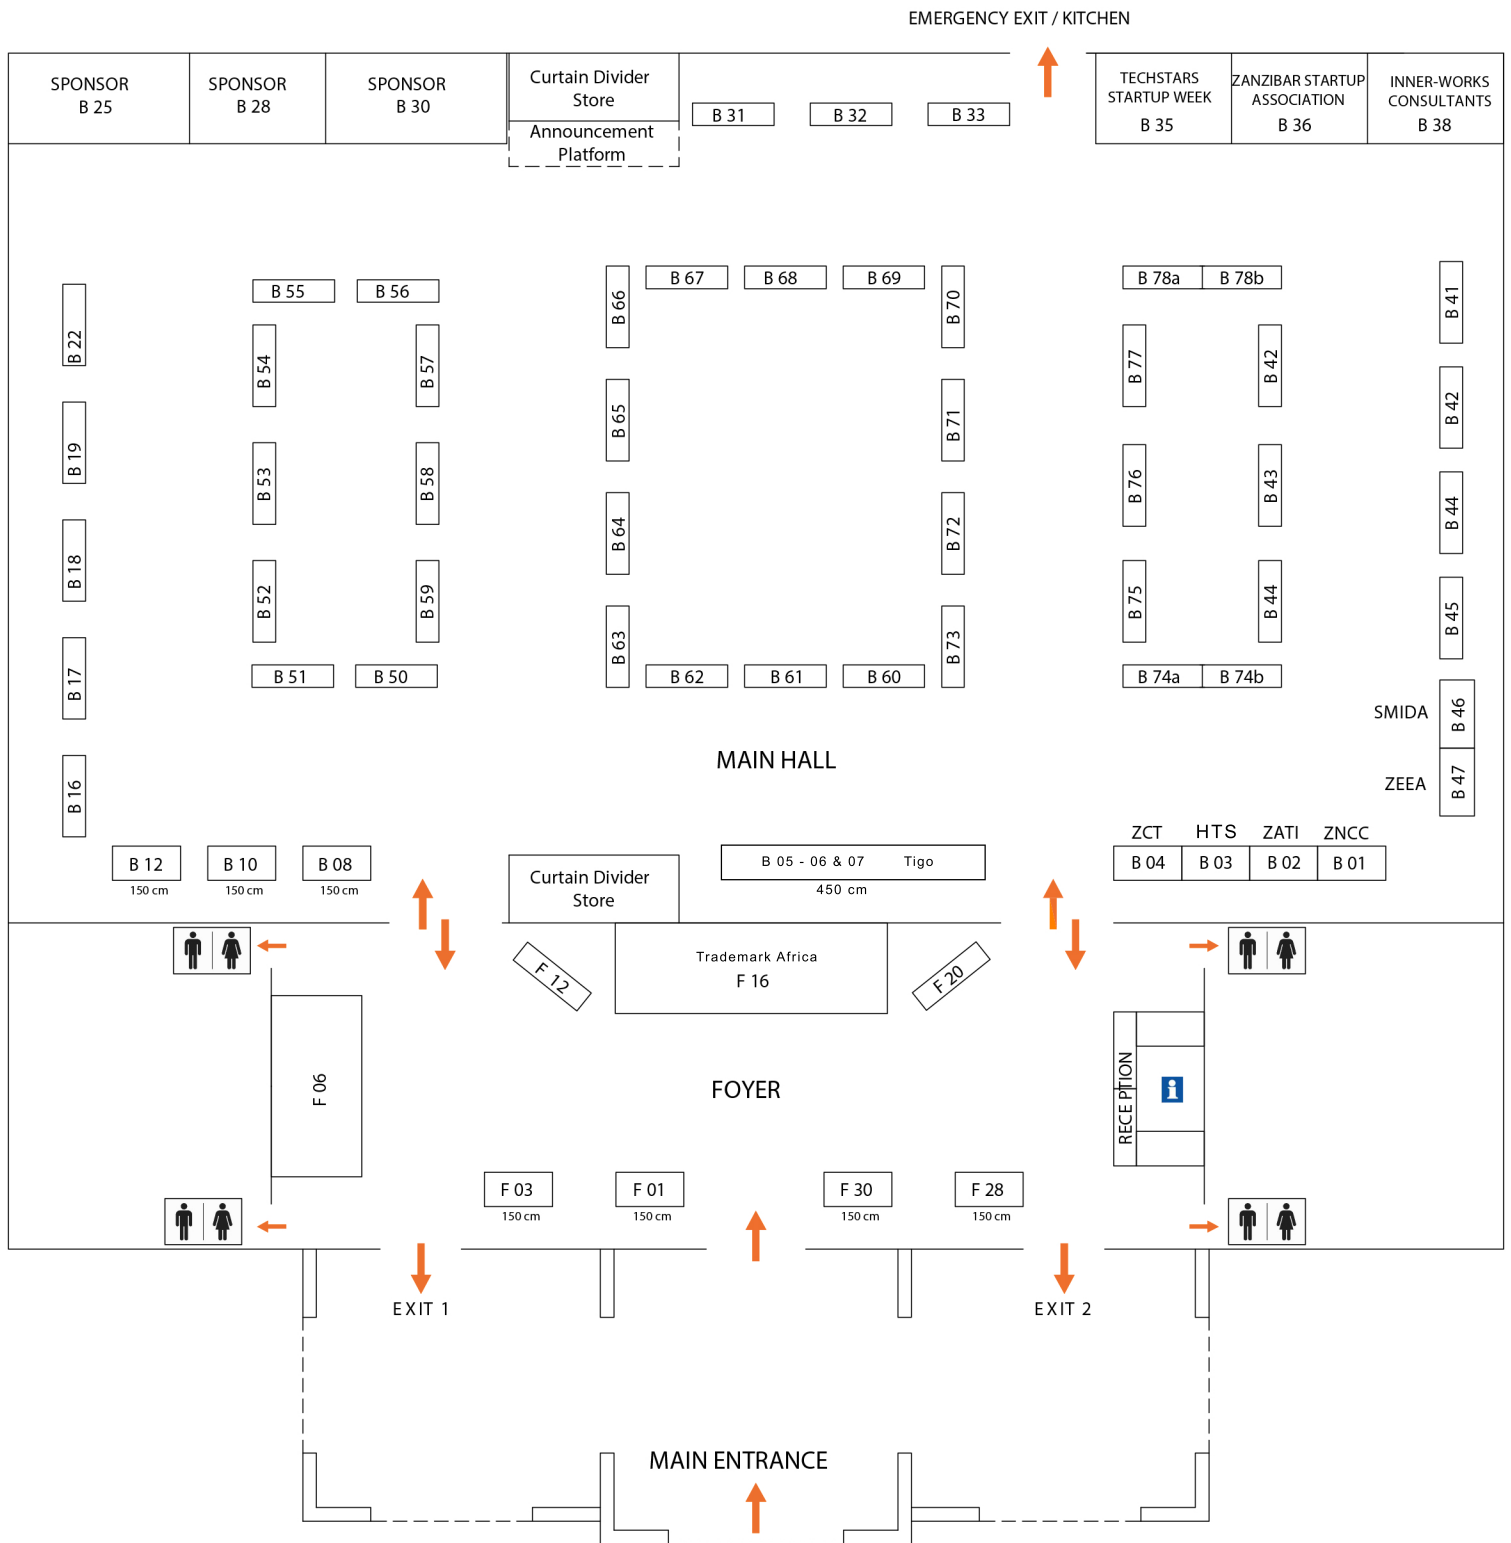

BALLROOM LAYOUT

black = tables available
red = tables sold
blue = tables reserved